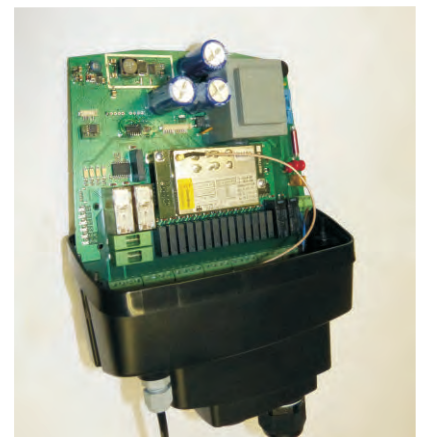

TECHNICAL SPECIFICATIONS IT3R16

Operating range frequency	433-434 MHz 868-870 MHz
Sensitivity	0,3μV
Number of commands	16 (15+ Start – Horn) + 2 Stop
Relays	5A to 250 Vac or 30Vdc
Power requirements	48Vac / 115Vac /230Vac (-20% +15%) 24Vac /24Vdc (-20% +15%) In accordance with EN 60047-5-1
Display	By 6 inside led
Maximum consumption	9W(230Vac) / 9,5W(115Vac) / 12W(48Vac) / 4,5W(24Vac) /3W (24Vdc)
Connection	By strip
Dimensions	290 x 200 x 80 mm
Fuses	Emergency Stop function 3 A
Protection	IP65
Fastening	Bichromatic steel By nut bolts(standard) or magnetic (option)
Weight	With standard fixing 1,5 Kg With magnetic fixing 1,7 Kg
Safety level	Category 4 –SIL3/PL e in accordance with EN ISO 13849